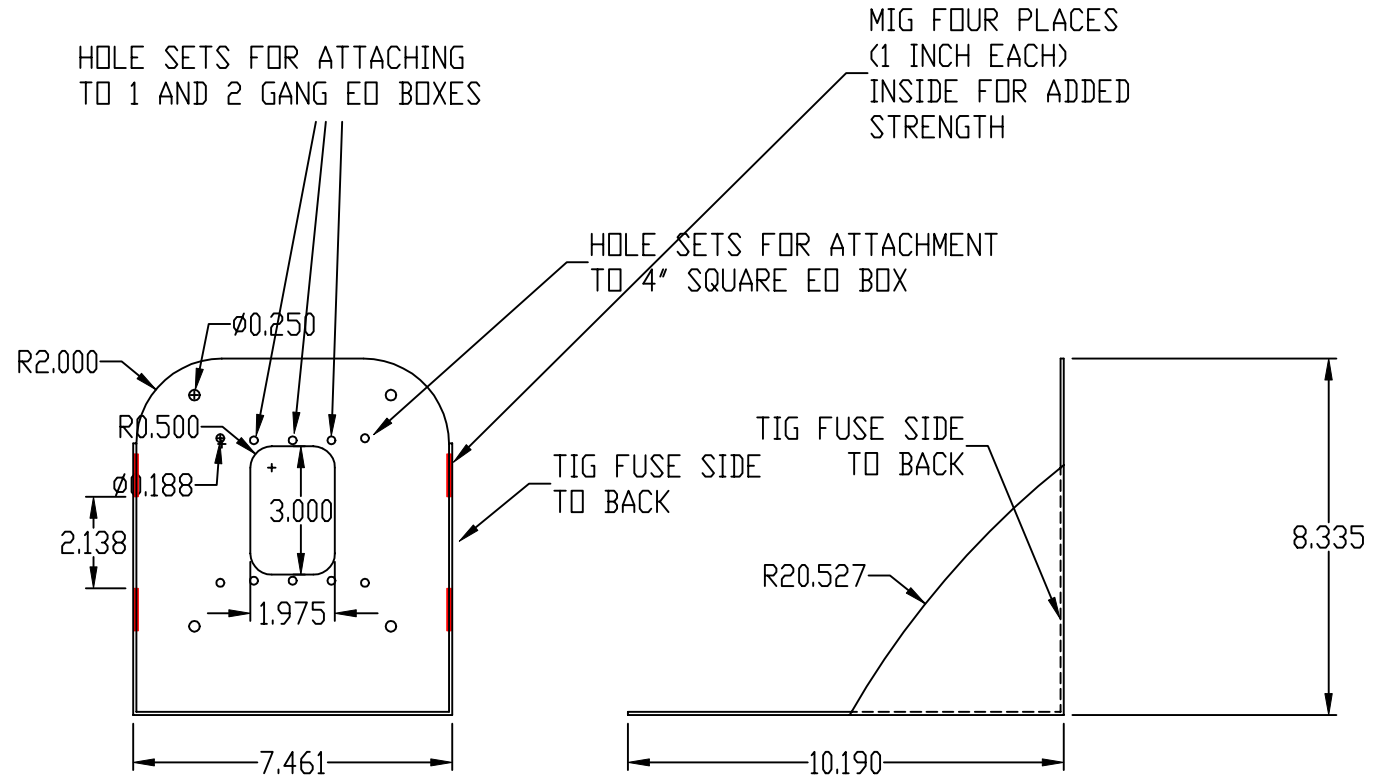

FEC BRCWM-Z330

CAB-1738A
 MAT: 14GA CRS
 FINISH: QUARTZ GRAY T243-GR301

- HARDWARE:**
 '2' 1/4-20 X 5/16" SCREWS
 '2' 1/4" INTERNAL TOOTH LOCKWASHERS
 '2' M3x8mm PPHM SCREWS
 '2' M3 INTERNAL TOOTH LOCKWASHERS