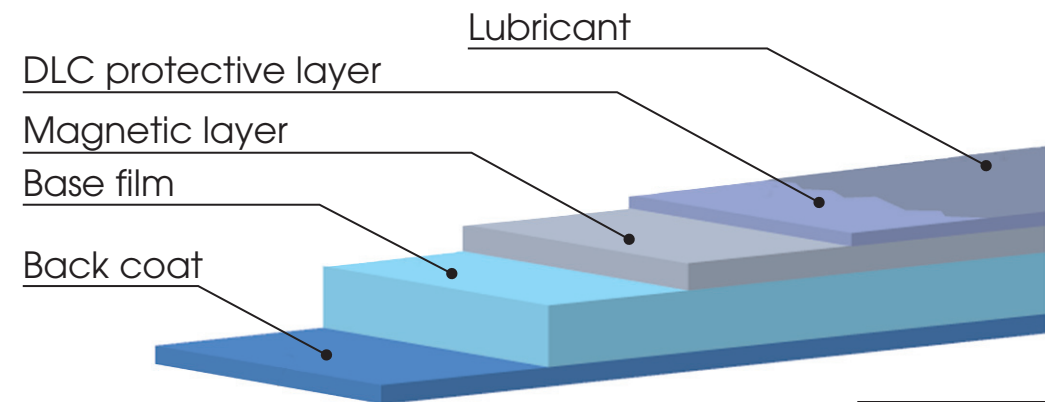

The technology for AIT TURBO media

Since AIT technology was introduced into the market in 1996, Sony has employed AME (Advanced Metal Evaporated) tape technology. 100% pure cobalt is evaporated and deposited directly on the base film for high magnetic flux density and coercivity. Above the magnetic layer is the tough DLC (Diamond Like Carbon) protective layer and high-performance lubricant coating. With this proven AME technology, Sony has developed new AIT TURBO media for cost effective solutions while keeping reliable AIT characteristics.

If you need more information about AIT Turbo Storage Media, please visit our web page at sony.com/storagemedia