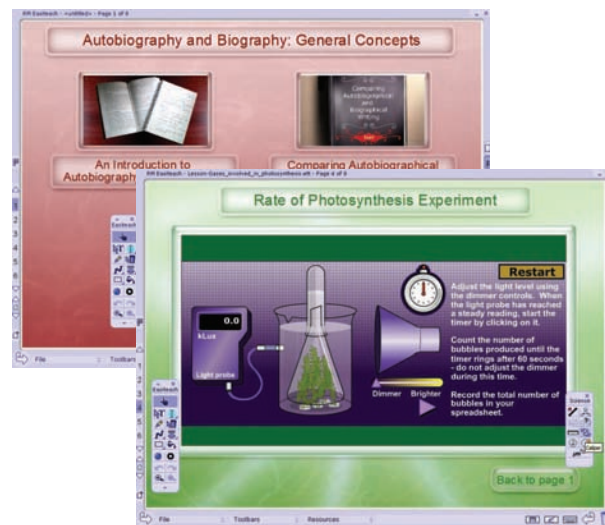

To add even more value, each Sony VPL-TX7 and VPL-TX70 projector will ship with RM Easiteach v3.5 Interactive Teaching Software with All Subject Specific Toolbars, a \$499.00 value absolutely free!

RM Easiteach is an award-winning, cross-curricular lesson platform. This software can be loaded onto any computer (MAC or PC). The Subject Specific Toolbars, inspired by teachers, include math, language arts, science and geography and are easy to use and flexible.

With this versatile whole class interactive teaching tool, you can create resources that incorporate text, clipart, animations, videos, flash files, sounds, hyperlinks, databases, and spreadsheets. RM Easiteach 3.5 includes all the tools you need to create interactive lessons that engage and inspire students. Visit www.sony.com/rmeasiteach for details.