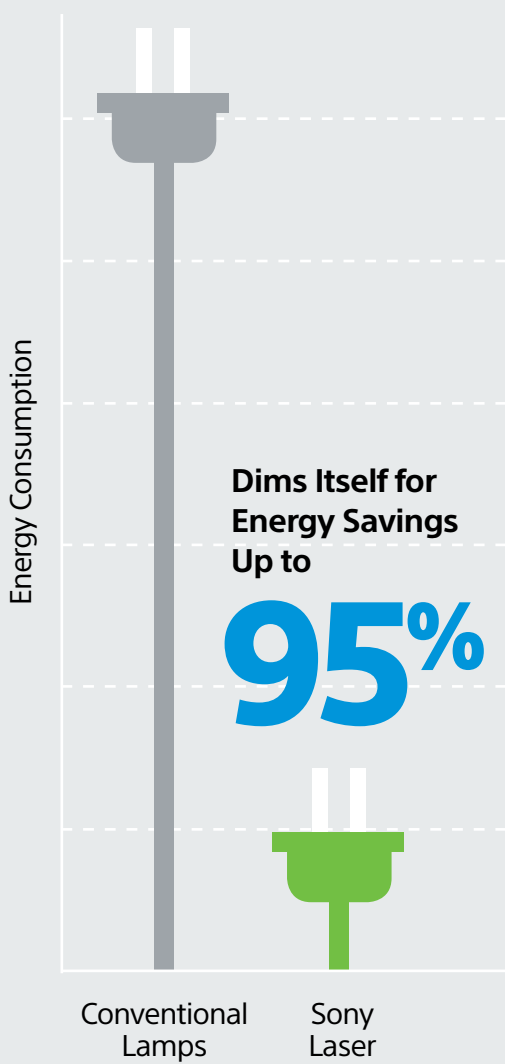

## 1 No Lamps = Less Waste!

Laser projectors are rated for an estimated 20,000 hours of life.

Sony  
Laser Projector

Conventional Lamps  
Containing Mercury

## 2 Mercury Free = Environmentally Conscious

Incorrect mercury lamp disposal can result in environmental contamination

Sony laser projectors are 100% mercury-free

## 3 Reduced Energy Consumption

Adapts brightness and light output to fit projected image

Normal Output

Lower Output

Automatically mutes for energy savings when you need to cut off picture temporarily

Energy Consumption

Play

Mute

Play

Instantly switches on/off for no wasted energy

Lamps ready in 120 seconds

Laser ready in only 6 seconds