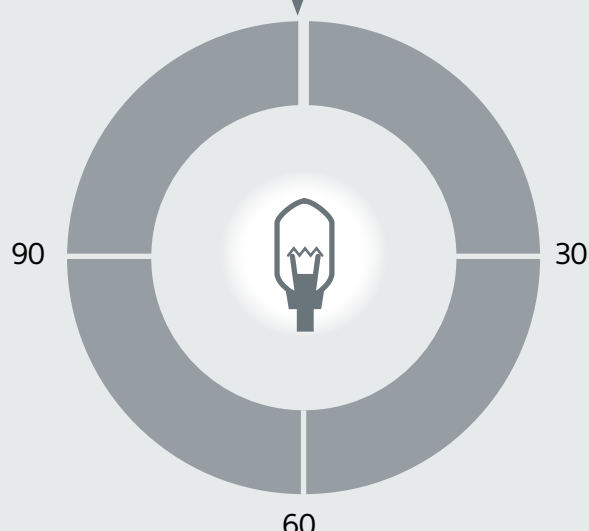

## 3 Reduced Energy Consumption

Adapts brightness and light output to fit projected image

Normal Output

Lower Output

Automatically mutes for energy savings when you need to cut off picture temporarily

Energy Consumption

Play

Mute

Play

Instantly switches on/off for no wasted energy

Lamps ready in 120 seconds

Laser ready in only 6 seconds